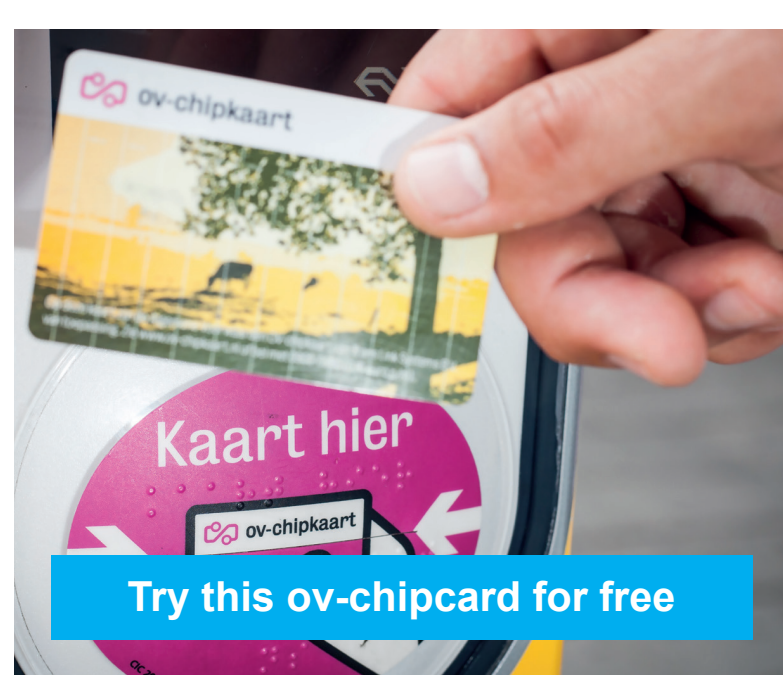

TRAVEL TO CAMPUS THE OTHER WAY

The campaign

The kick-off

TRAVEL TO CAMPUS THE OTHER WAY

Try this e-bike for free

Try this ov-chipcard for free

Try working from home

PARTICIPATE IN THE MOBILITY PILOT & SIGN UP AT
WWW.MOBILITY.TUDELFT.NL